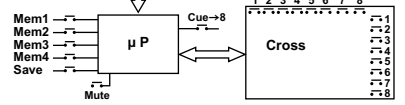

STEREO MEMORY CROSS

All Talkback 1.8

Cue L Cue R

Cue->8

µP

Vol

Vol

Vol