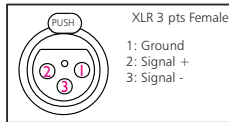

XLR Female

Rami se réserve le droit de modifier les spécifications du produit sans préavis
All specifications in this document can be modified by RAmi without prior notice.

Vers 1200205