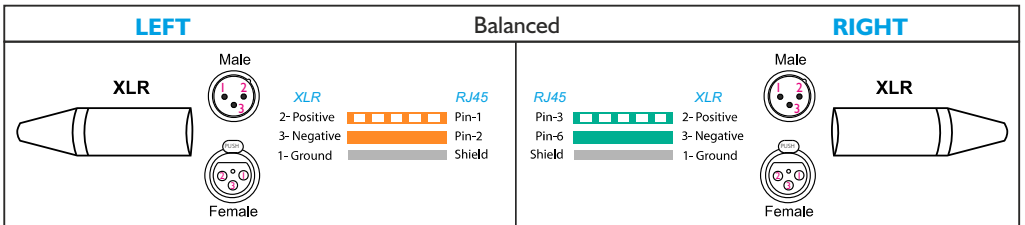

XLR Female

Rami se réserve le droit de modifier les spécifications du produit sans préavis
All specifications in this document can be modified by RAmi without prior notice.

Vers 1200205