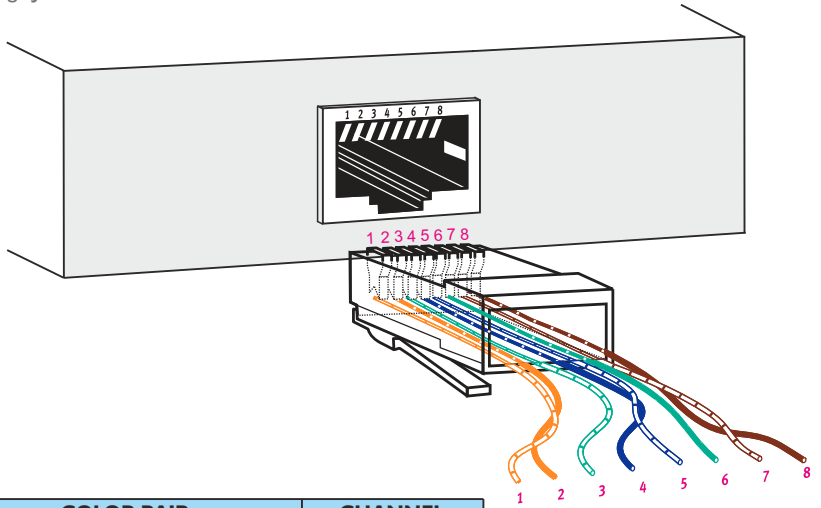

Câblage RJ45 / Wiring RJ45:

RJ 45 pins	COLOR PAIR	CHANNEL
1		white / orange
2		orange
3		white / green
4		blue
5		white / blue
6		green
7		white / brown
8		brown
Shield		grey