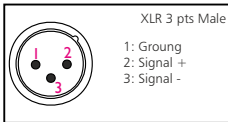

Câblage XLR / Wiring XLR:

XLR Male